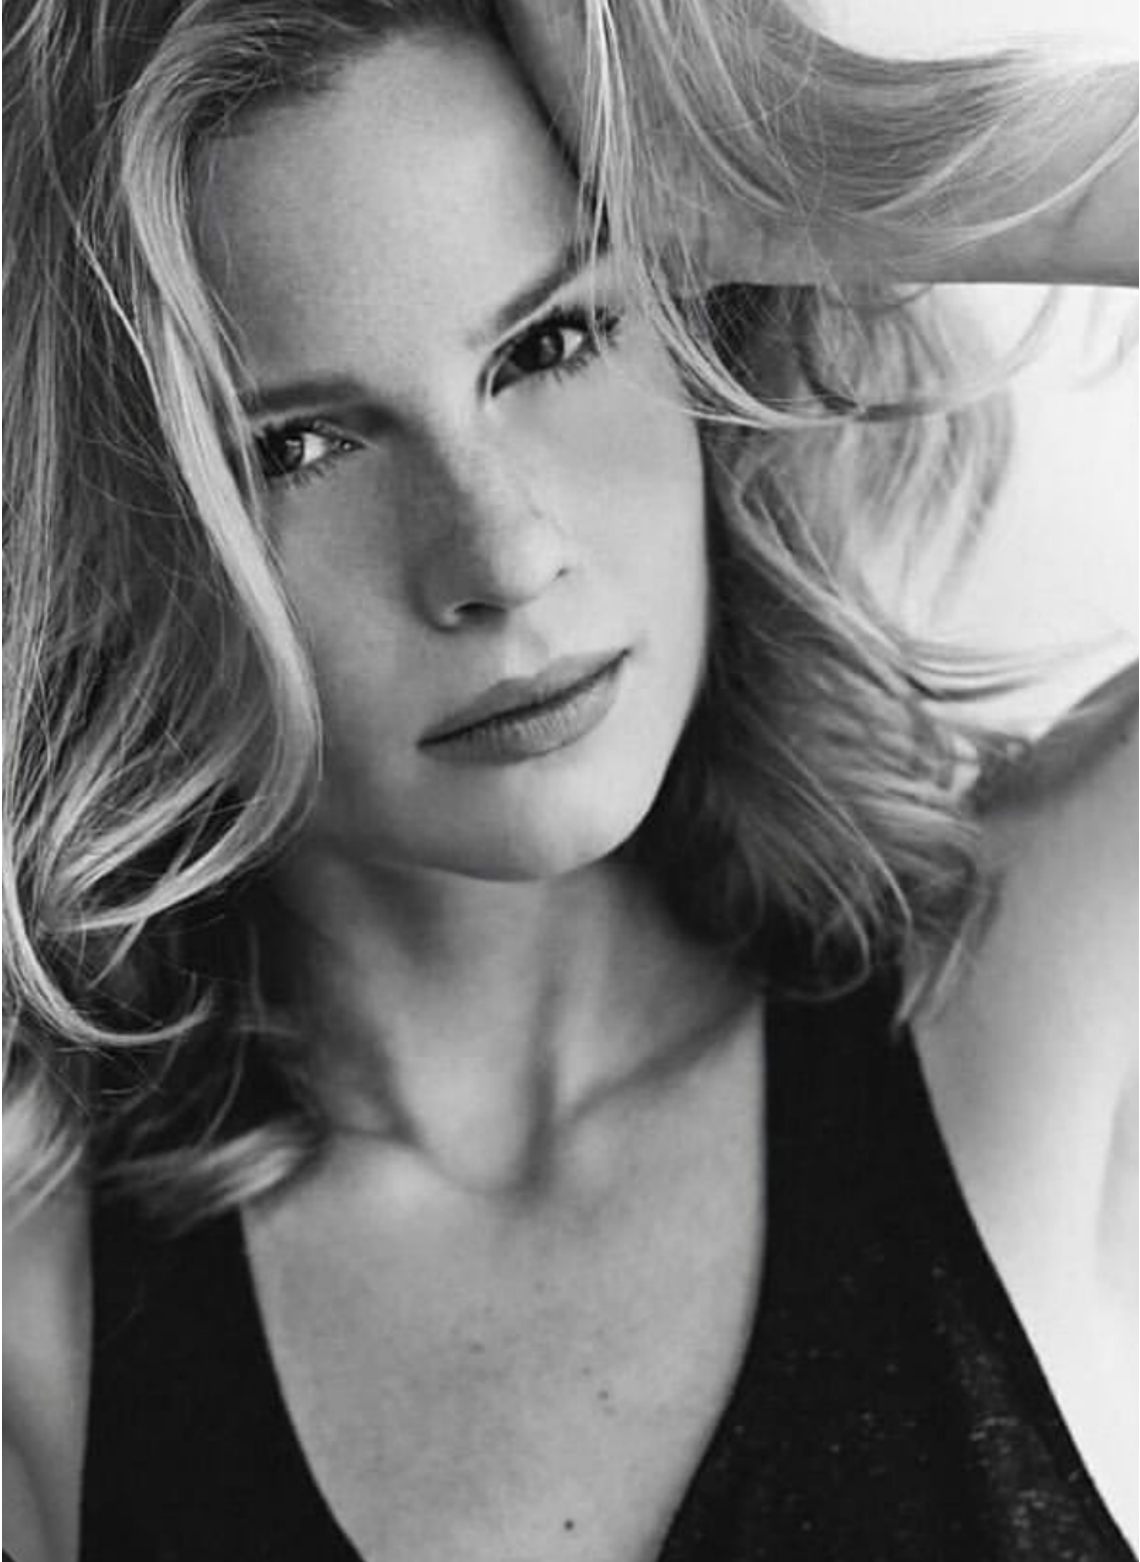

BARBARA SECK

height 5'10" · bust 34" · cup B · waist 26.5" · hips 38.5" · dress 36-38 EU/6-8 US/8-10 UK
shoes size 40 EU/9 US/6.5 UK · hair blonde · eyes brown